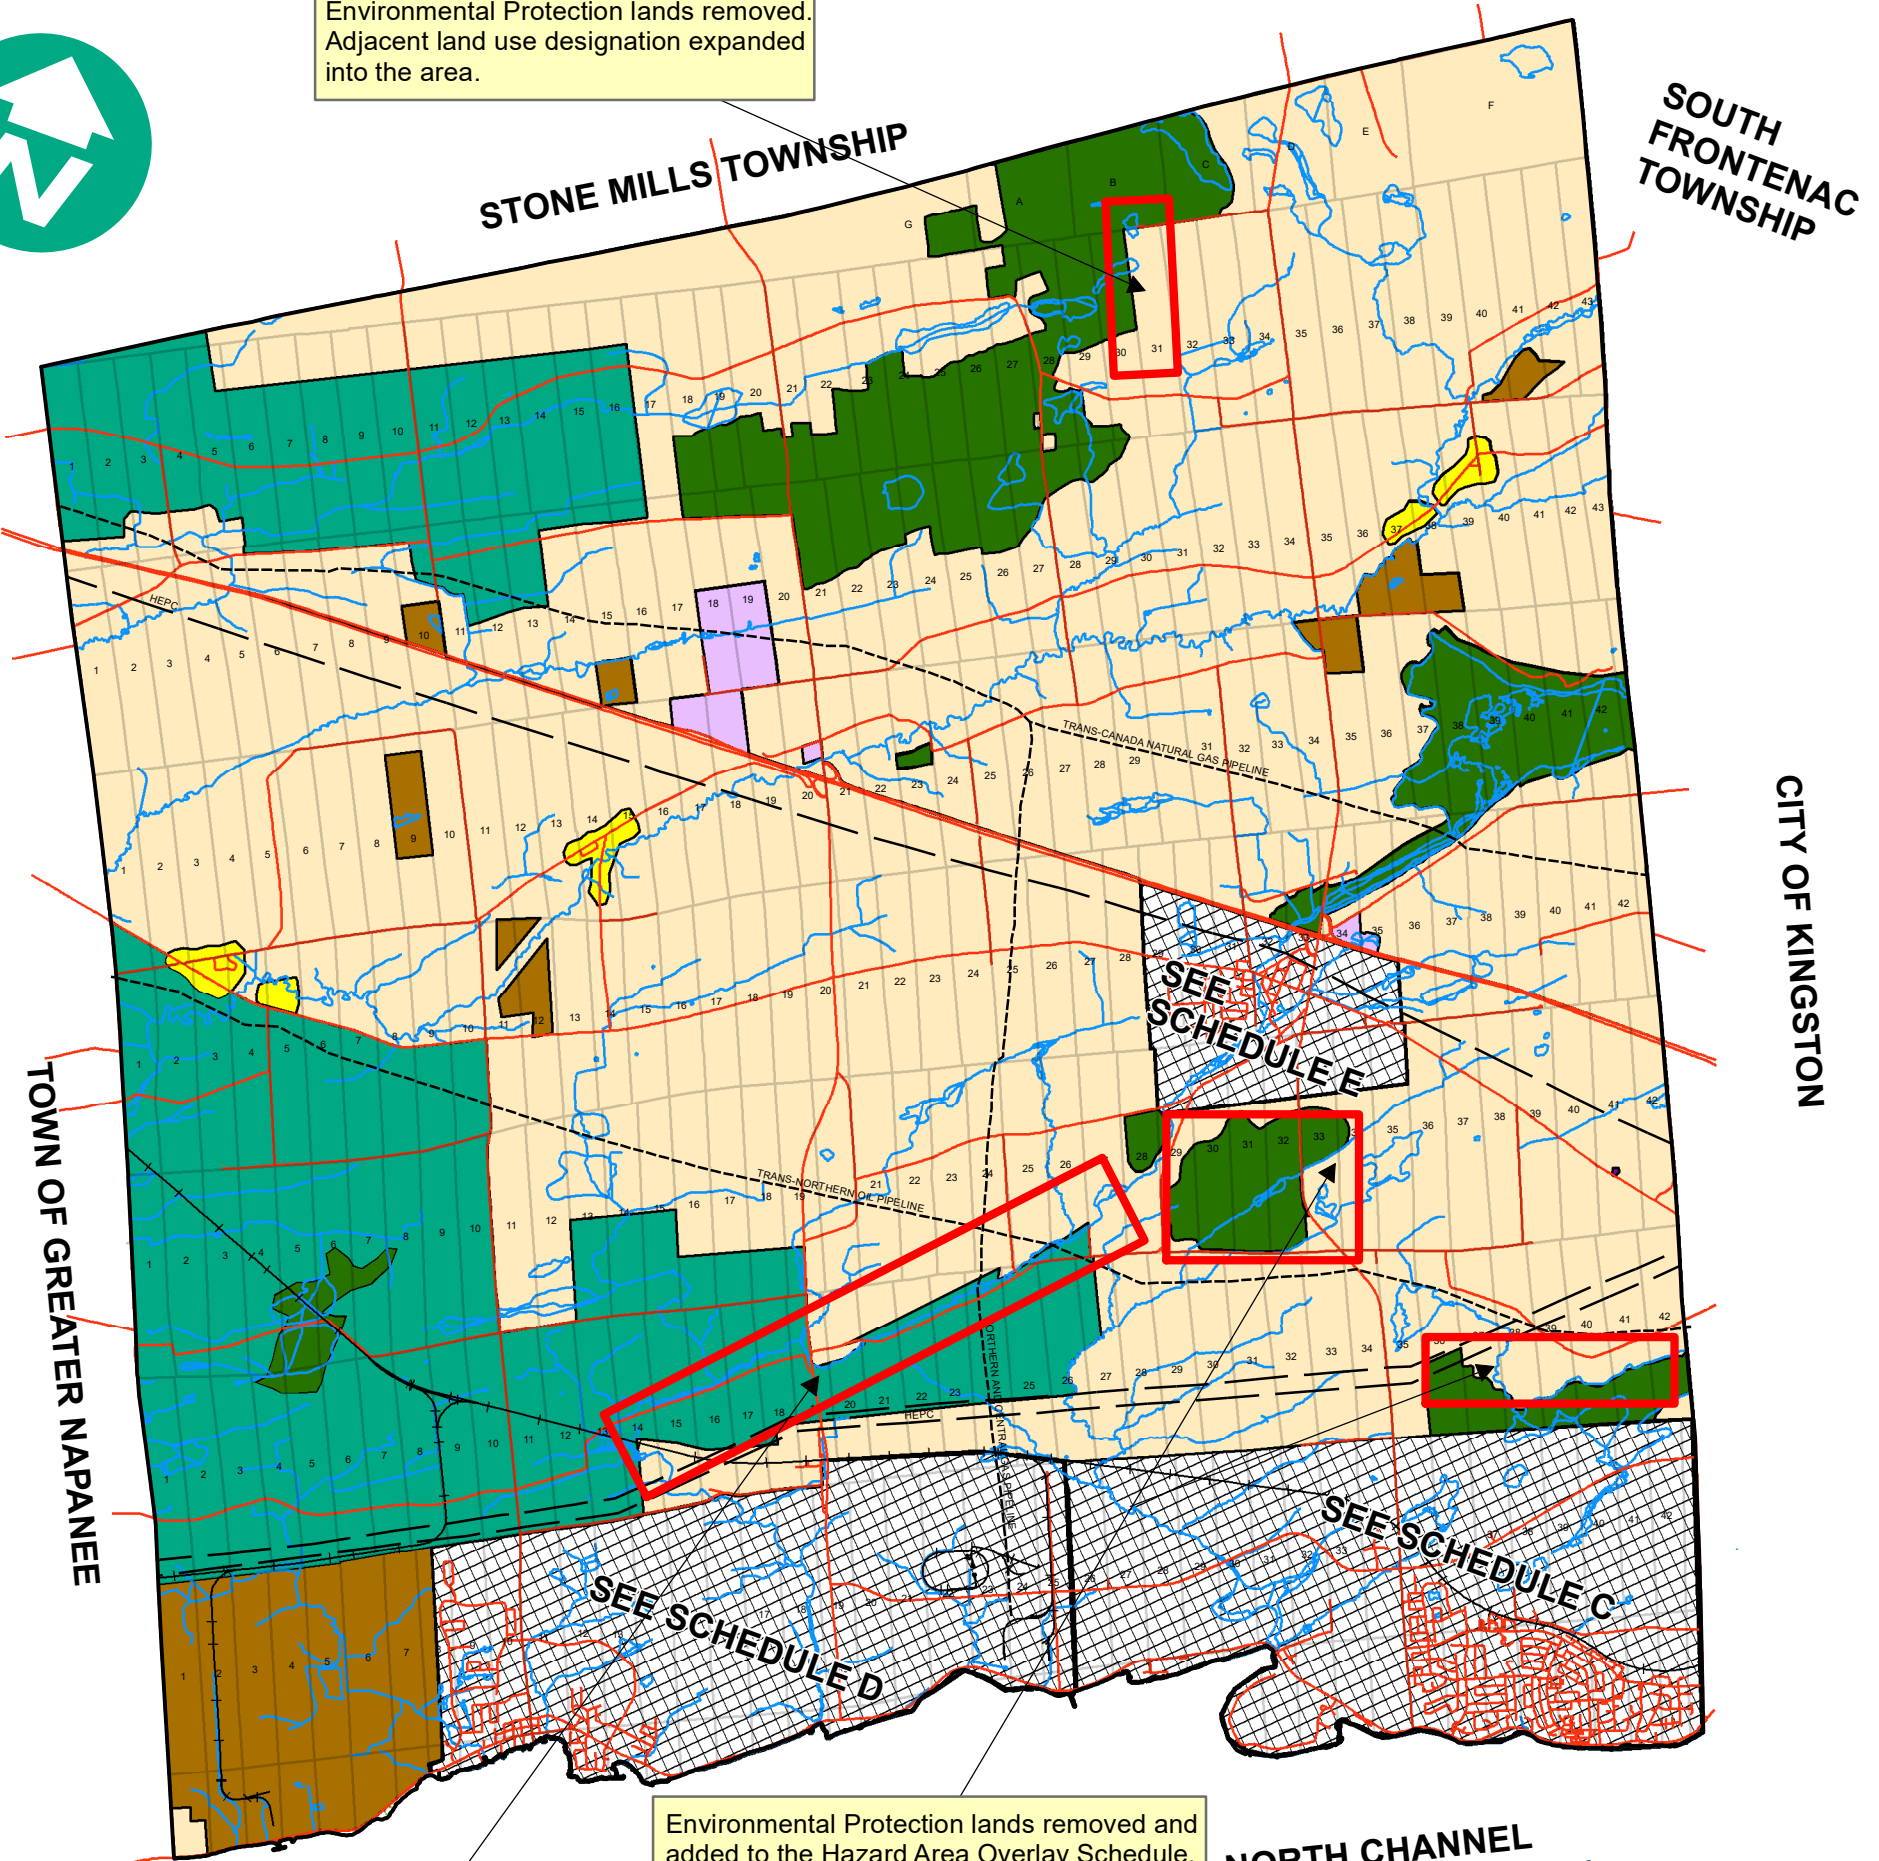

# Loyalist Township Official Plan - Schedule A Township Land Use Plan

Environmental Protection lands removed.  
Adjacent land use designation expanded  
into the area.

Environmental Protection lands removed and  
added to the Hazard Area Overlay Schedule.  
Adjacent land use designations expanded  
into the area.

Environmental Protection lands removed and  
added to the Hazard Area Overlay Schedule.  
Adjacent land use designation expanded  
into the area.

## LEGEND

- Environmental Protection
- Prime Agricultural Area
- Rural
- Hamlet
- Shoreline Residential
- Industrial
- Aggregate
- Resort Commercial
- Open Space
- Urban Area

Prepared by the Planning Department  
UTM NAD 83 Zone 18  
April 2, 2019