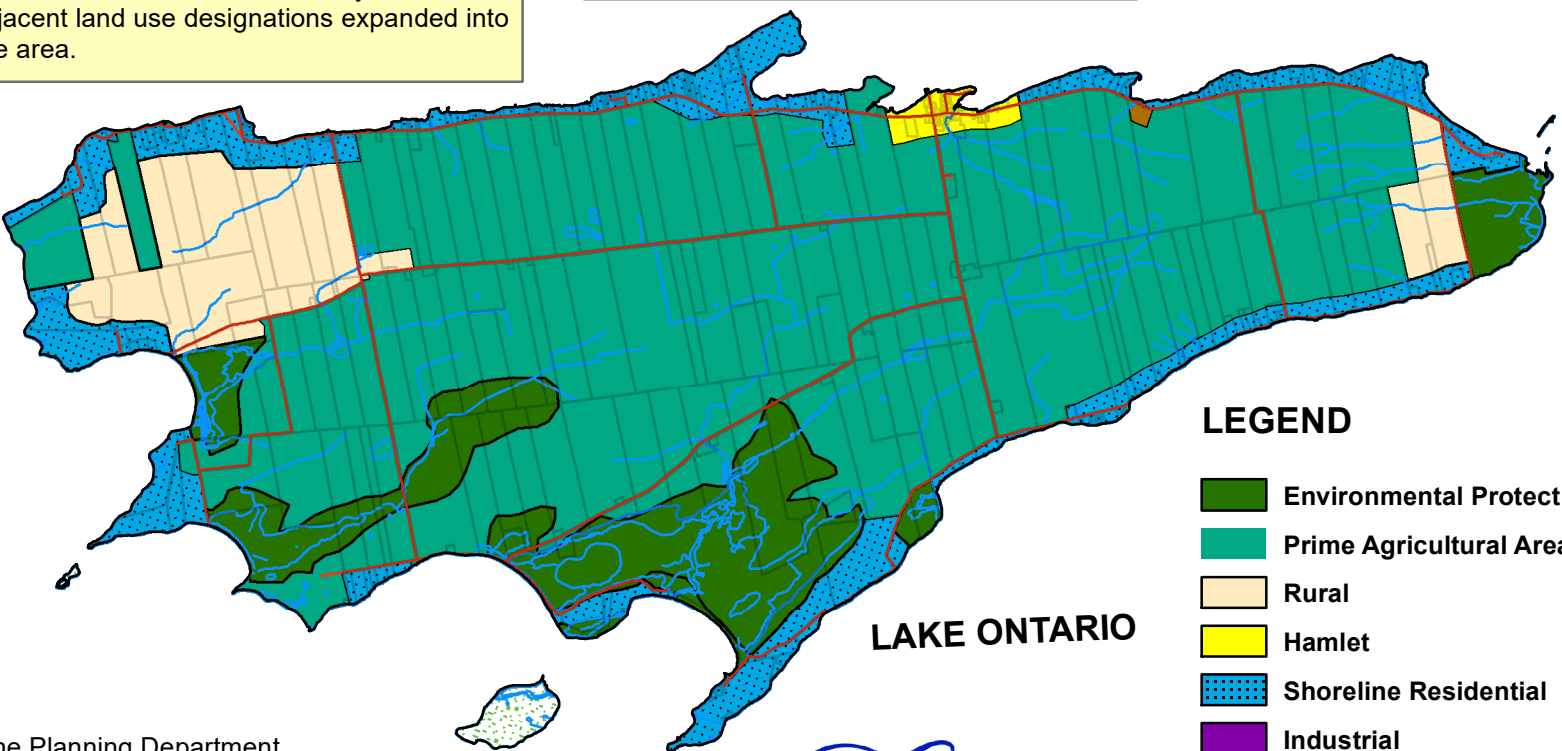

# Loyalist Township Official Plan - Schedule A Township Land Use Plan

Environmental Protection lands removed.  
Adjacent land use designation expanded  
into the area.

Environmental Protection lands removed and  
added to the Hazard Area Overlay Schedule.  
Adjacent land use designations expanded  
into the area.

Environmental Protection lands removed and  
added to the Hazard Area Overlay Schedule.  
Adjacent land use designation expanded  
into the area.

## LEGEND

- Environmental Protection
- Prime Agricultural Area
- Rural
- Hamlet
- Shoreline Residential
- Industrial
- Aggregate
- Resort Commercial
- Open Space
- Urban Area

Prepared by the Planning Department  
UTM NAD 83 Zone 18  
April 2, 2019