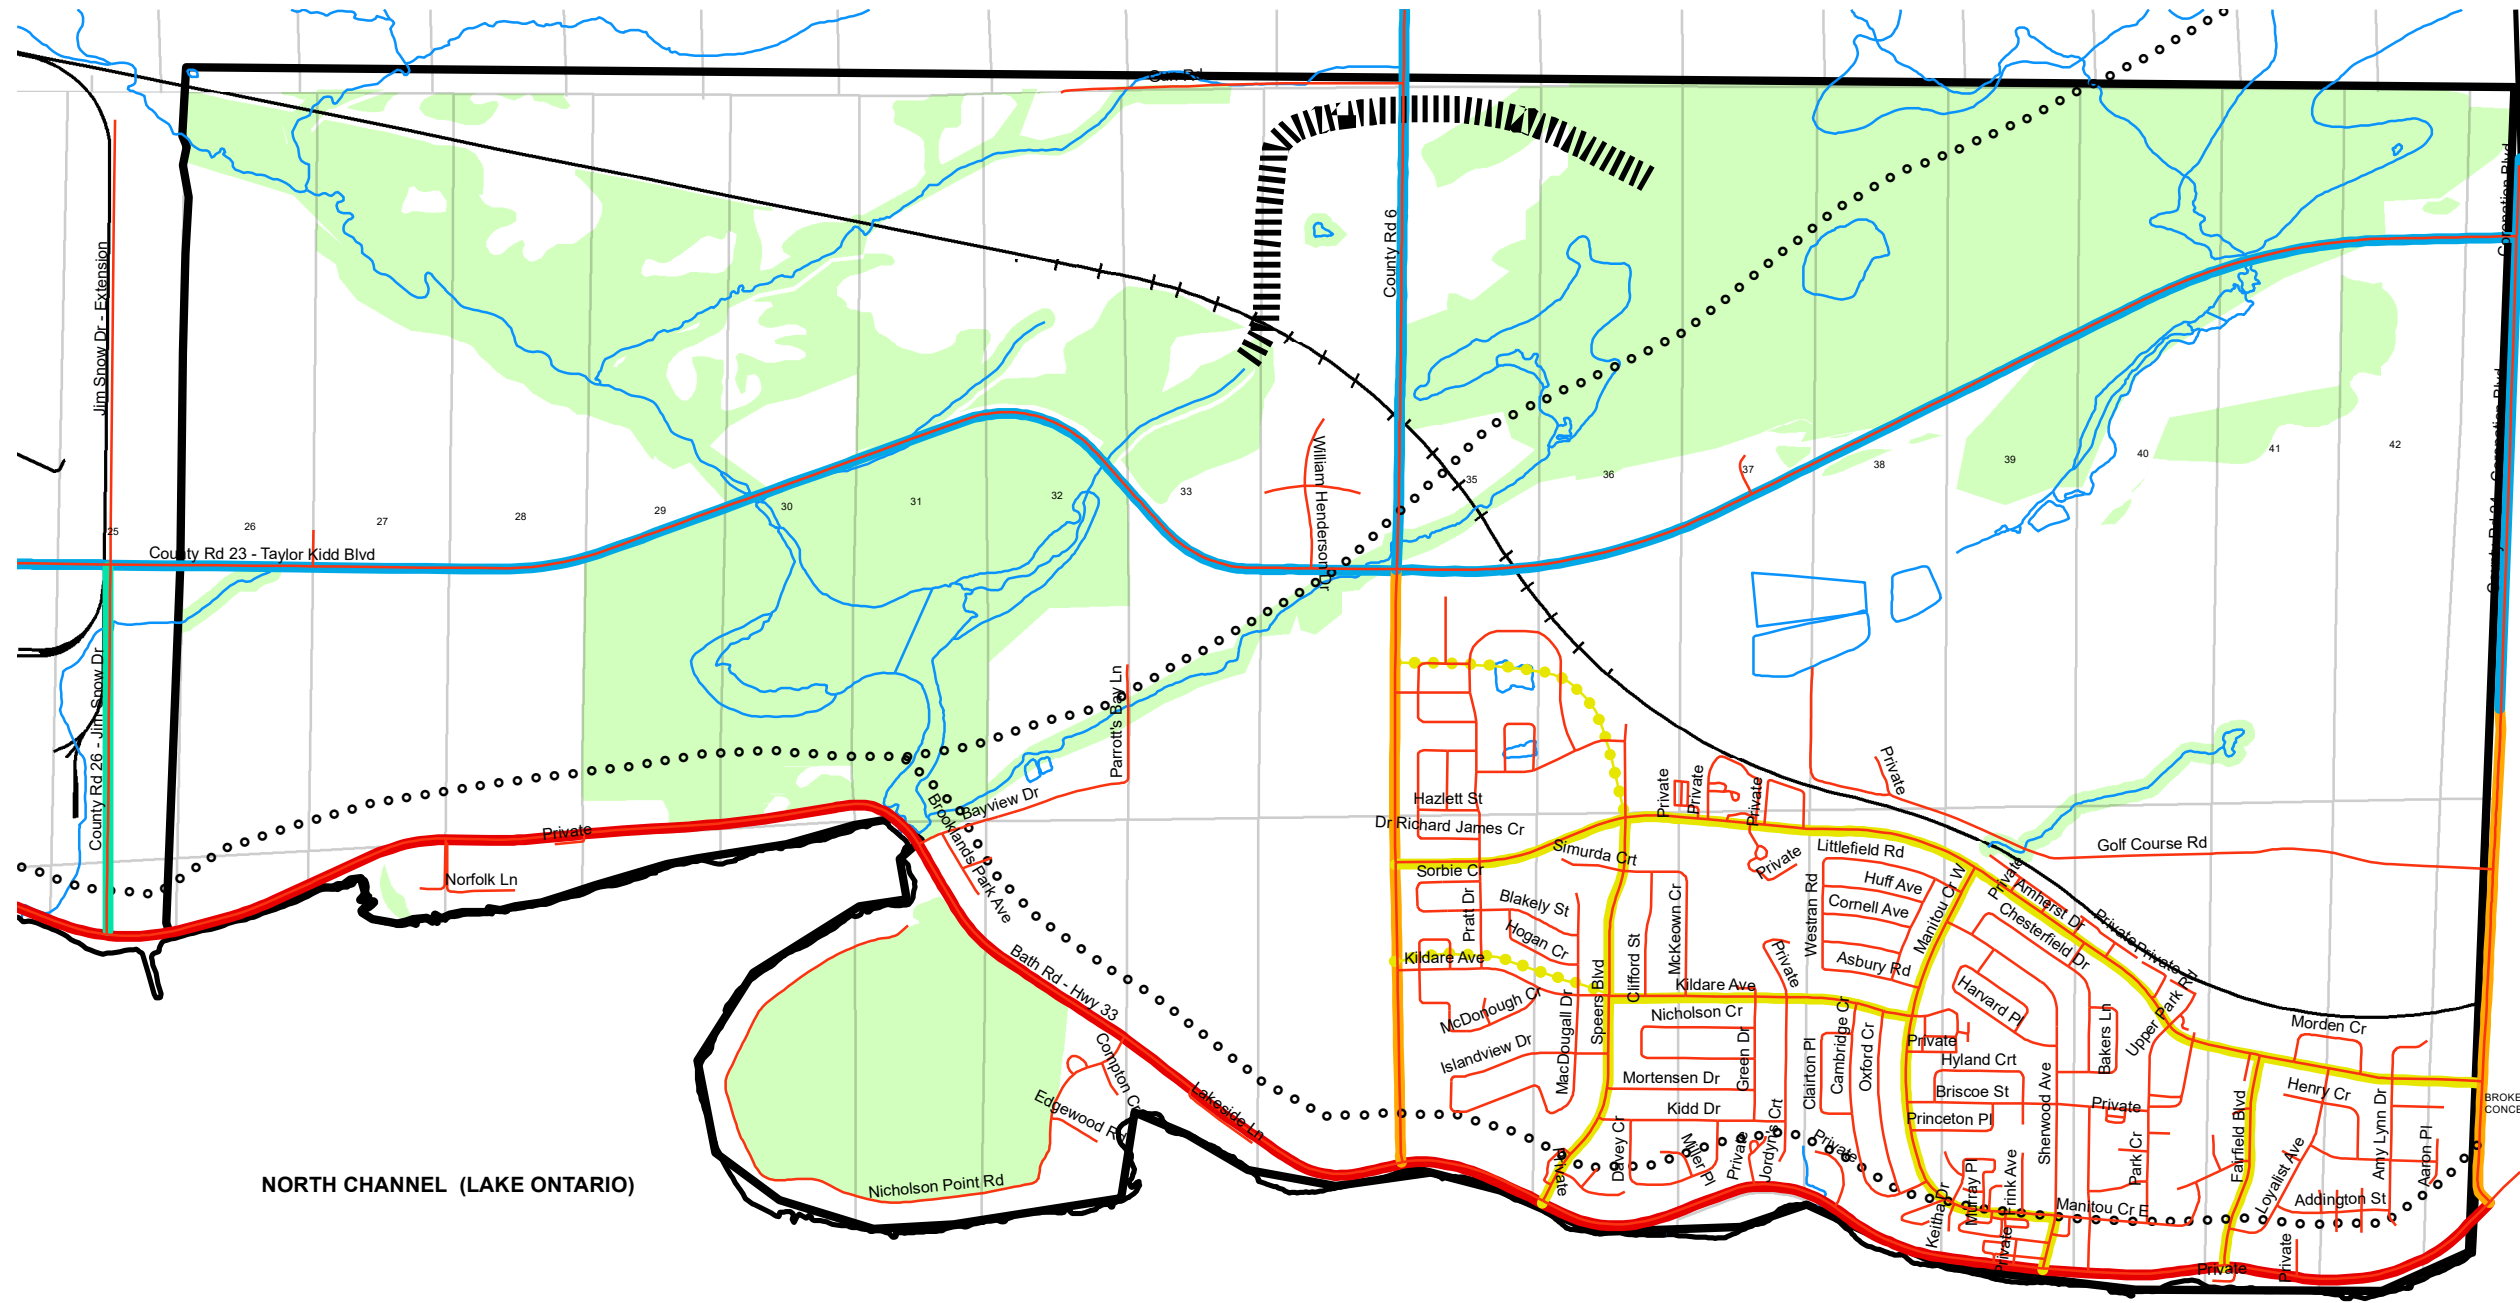

# Loyalist Township Official Plan - Schedule C1 Environmental Overlay: Amherstview - Parrott's Bay

**LEGEND**

- Schedule C Boundary
- Environmentally Sensitive

**Roads**

- Provincial Highway
- Major Arterial
- Urban Arterial
- Urban Collector
- Rural Collector

**Future Roads**

- Urban Collector
- Trail
- Potential Wildlife Corridor

Prepared by the Planning Department  
UTM NAD 83 Zone 18  
April 2, 2019