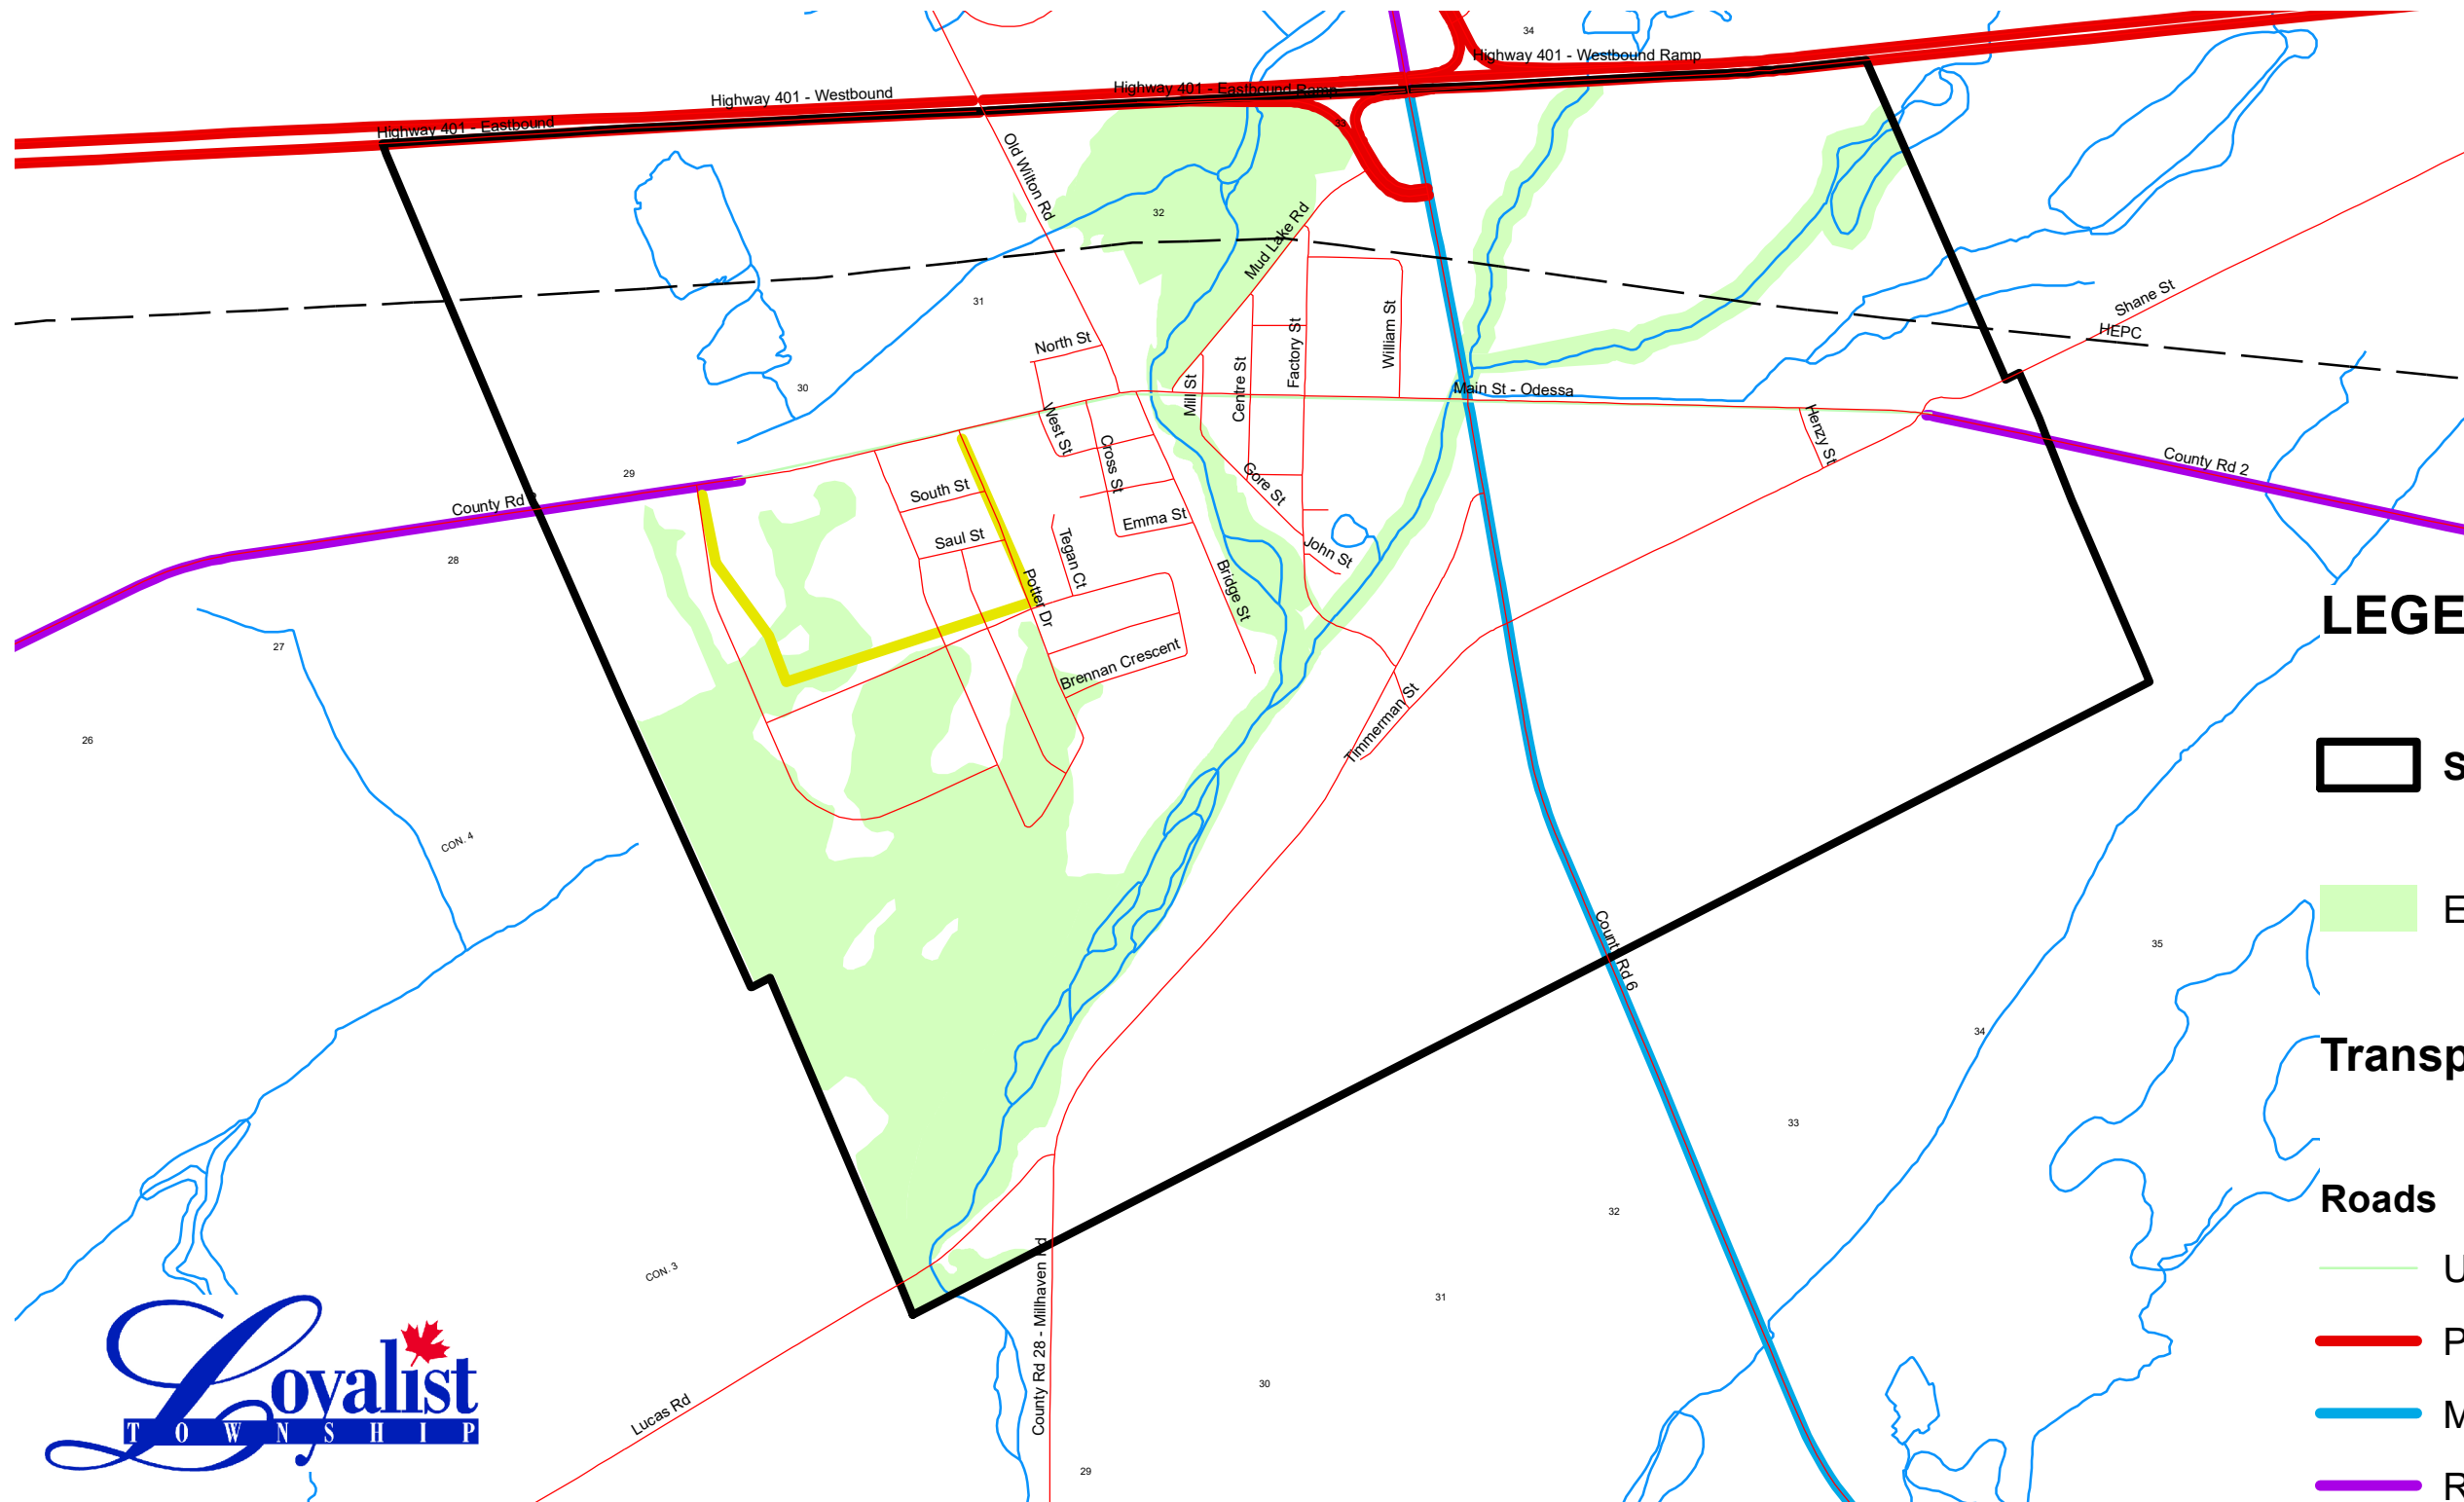

# Loyalist Township Official Plan - Schedule E1

## Environmental Overlay: Odessa

### LEGEND

-  Schedule E Boundary
-  Environmentally Sensitive
- Transportation Designation**
- Roads**
-  Urban Arterial
-  Provincial Highway
-  Major Arterial
-  Rural Arterial
-  Urban Collector

Prepared by the Planning Department  
 UTM NAD 83 Zone 18  
 April 2, 2019